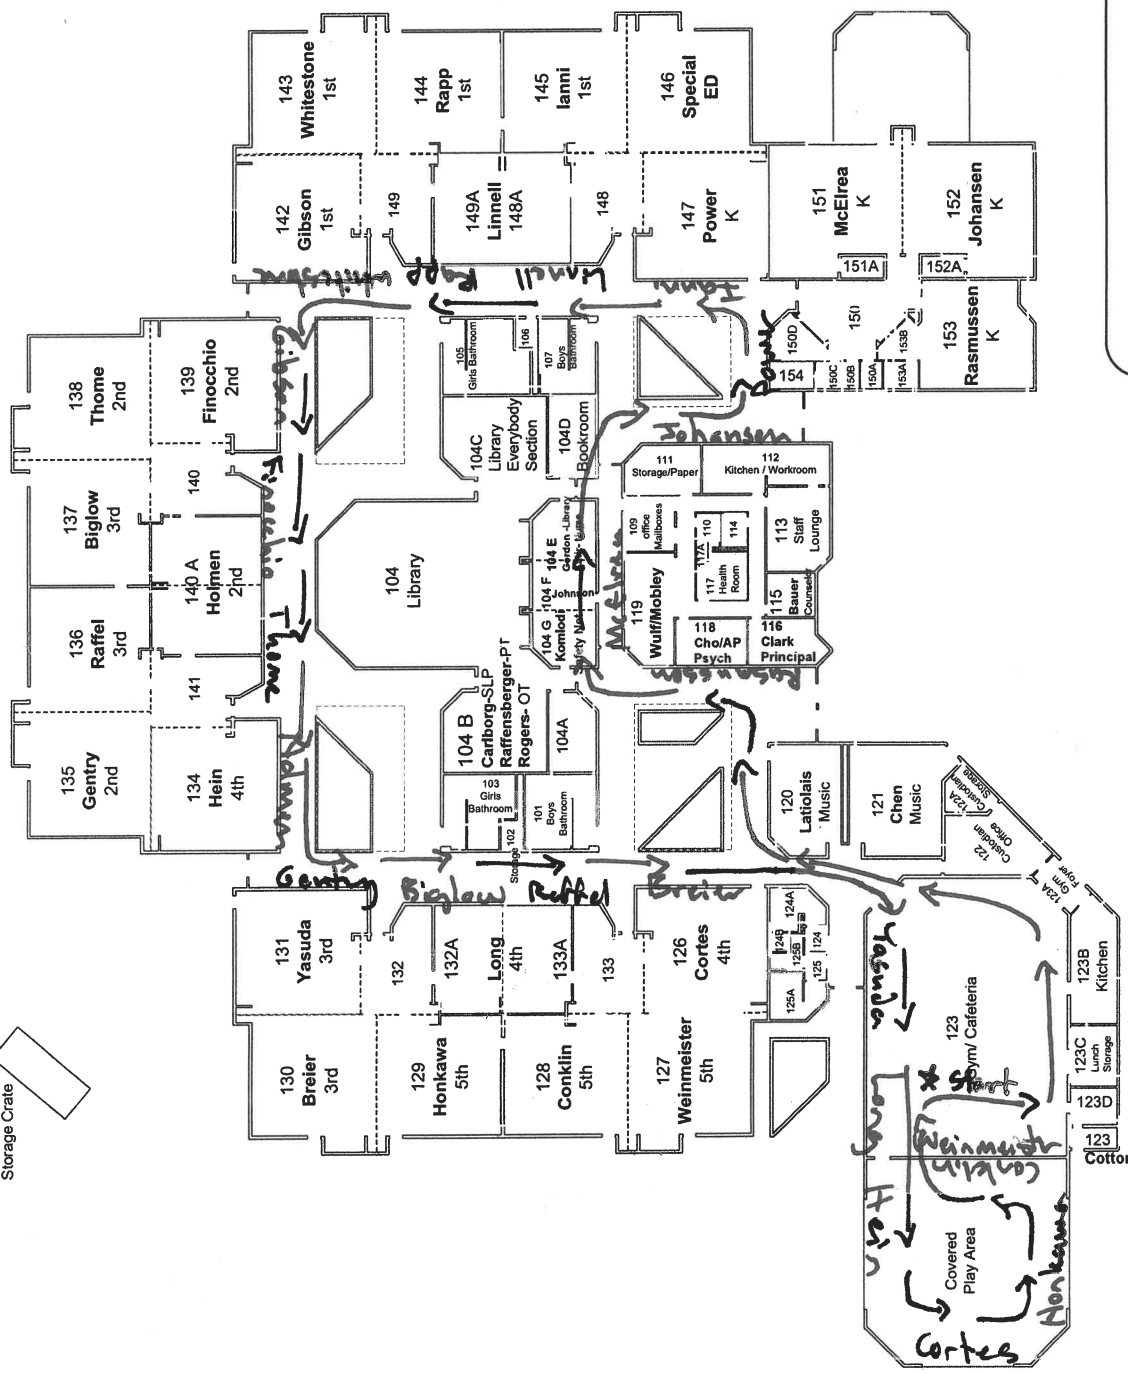

Rockwell 2019-2020 6-3-19

Inside Plan  
(If it is raining hard)

P4 (335A)  
Extended Day  
Admin Office

P3 (288)  
Extended  
Day

P2 (291)  
IA / Para  
Work Room

P1 (352)  
Friesen  
ELL

Storage Crate

PE Storage  
Cotton / Horner- PE